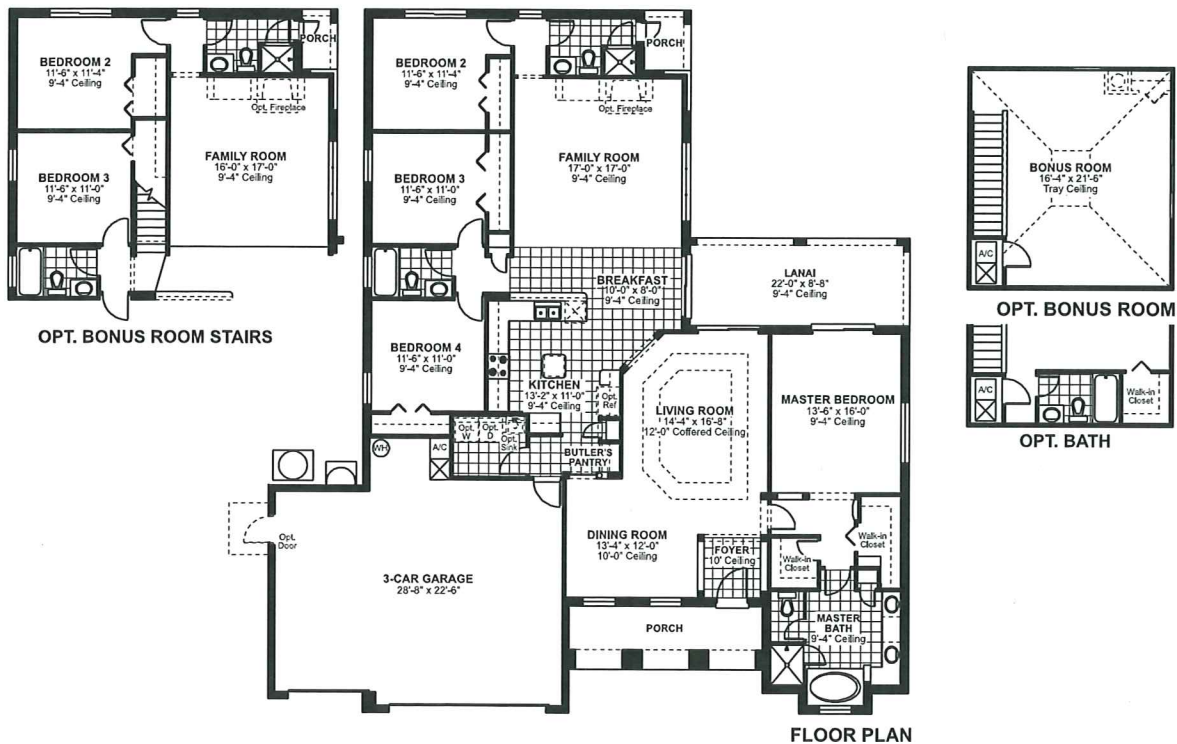

BROOKHAVEN 3 CAR - ELEVATION A

<i>Brookhaven Elevation A & B Three Car Garage</i>	
<i>Total Living Area</i>	2380 SF
<i>Garage.....</i>	654 SF
<i>Entry Porch.....</i>	122 SF
<i>Lanai.....</i>	191 SF
<i>Porch.....</i>	28 SF
<i>Total Under Roof 3 Car Garage.....</i>	3375 SF
<i>Bonus Room.....</i>	380 SF
<i>Bonus Room w/Bath</i>	380 SF
<i>Bonus Room w/ 4th Bedroom ...</i>	380 SF